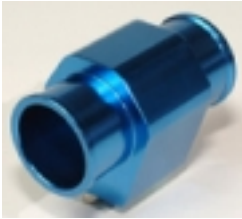

MacLennan Automotive Performance Centre - general repairers, Subaru and performance car specialists - Wellington

MAPC

Gauges

NZ suppliers of aftermarket automotive instruments

AUTOGAUGE DOUBLE 50MM GAUGE POD

\$49.95

[\[Product Details...\]](#)

AUTOGAUGE SINGLE 50MM GAUGE POD

\$39.95

[\[Product Details...\]](#)

AUTOGAUGE WATER TEMP GAUGE 36MM ADAPTOR

\$30.00

[\[Product Details...\]](#)

AUTOGAUGE WATER TEMP GAUGE-28MM ADAPTOR
\$29.99

[\[Product Details...\]](#)

AUTOGAUGE WATER TEMP GAUGE-30MM ADAPT
\$29.99

[\[Product Details...\]](#)

Results 1 - 5 of 13

- « « Start
- « Prev
- 1
- [2](#)
- [3](#)
- [Next »](#)
- [End »»](#)

Recently Viewed Products

- [MOMO Speed Black Stitch 360mm Steering Wheel](#) (Category: [Steering Wheels](#))
- [FIRE EXTINGUISHER 0.9KG](#) (Category: [Safety Equipment](#))
- [MOTHERS PLASTIC POLISH 236ML](#) (Category: [Exterior Styling](#))
- [FAN ELECTRICAL. MAN/CNTRL 14"](#) (Category: [Electronics](#))
- [TRUST GREX GEAR KNOB TYPE SH-A \(Toyota, Subaru\)](#) (Category: [Gear Knobs](#))